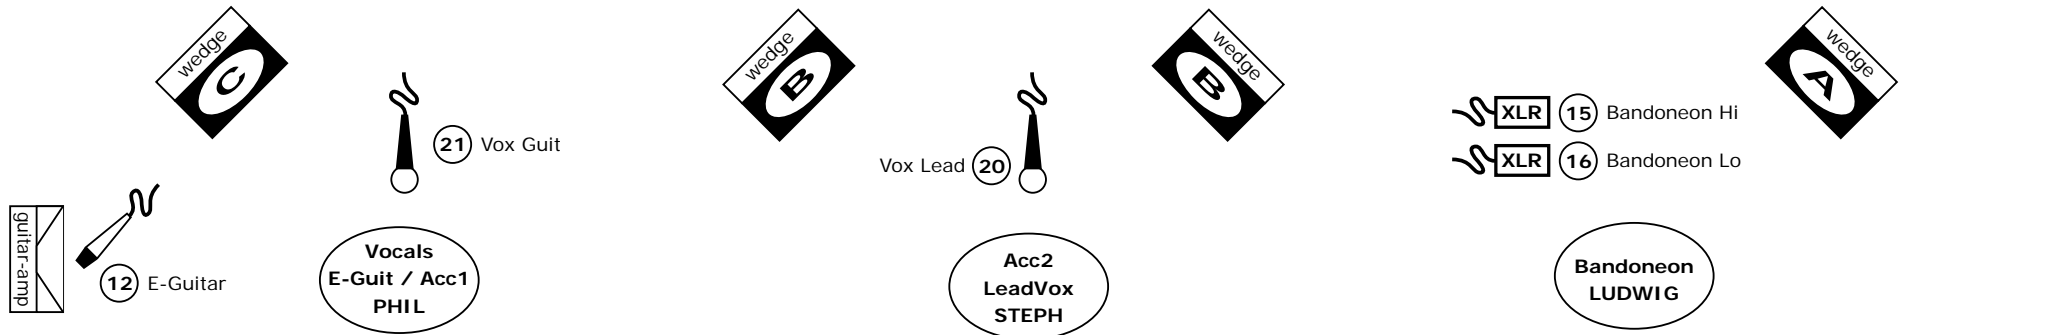

technical contact :
ALBAN FRUEH
@: albanfrueh@afse.ch
t: +41 61 481 70 33
m: +41 76 394 87 11

legend :
contact rail: 220 VAC
99: channel number
riser: